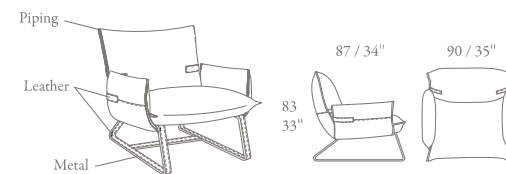

Summer

Available versions:

- S03 + D05
- D03 + S05

Metal legs:

- Brass

Leather cover:

- Club C045 Pearl
CUC 503B Contrast stitching

- Seat depth: 24 / 40"
- Seat height: 17"
- Sectional sofa includes three C0137 throw pillows free of charge (A: Club C045 Leather / B: Maya col. 05 Fabric)

C0137 Pillow
55x30 / 22x12"

MSRP \$ 20013

ALC \$17,019.00

Fifty

Available version:

- PNA

Metal base covered in leather:

- Brass
- Club C045 Pearl - Contrast stitching

- Seat depth: 22"
- Seat height: 17"

Leather / Fabric cover:

- Maya col. 05 Fabric
- Belts & Piping_Club C045 Pearl - Contrast stitching

MSRP \$ 5150

ALC \$4379.00

Summer & Fifty

Sofa & Occasional chairs

Quick Ship Program 3