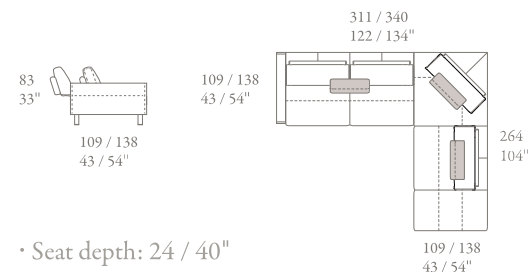

Summer

Available versions:

- S03 + D05
- D03 + S05

Metal legs:

- Brass

Leather cover:

- Club C045 Pearl
CUC 503B Contrast stitching

- Seat depth: 24 / 40"
- Seat height: 17"
- Sectional sofa includes three C0137 throw pillows free of charge (A: Club C045 Leather / B: Maya col. 05 Fabric)

- Seat depth: 22"
- Seat height: 17"

Leather / Fabric cover:

- Maya col. 05 Fabric
- Belts & Piping_Club C045 Pearl - Contrast stitching

MSRP \$ 5150

ALC \$4379.00

Summer & Fifty

Sofa & Occasional chairs

Quick Ship Program 3