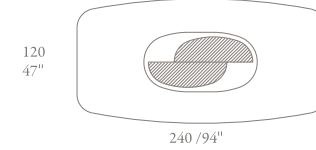

Venus

Available versions:

- T284B
- T286B

Ceramic top:

- Calacatta Gold

Metal base and inserts:

- Brass

Leather Base:

- Piuma E 537 Taupe

T284B

MSRP $ 10008

T286B

MSRP $ 10913

~~ALC $9279~~

Spider

Available version:

- CHR

Metal legs:

- Brass

Leather cover:

- Piuma E537 Taupe
- CUC 506 Matching stitching

CHR

• Seat depth: 17"

• Seat height: 18"

MSRP $ 2183

~~ALC $1859~~