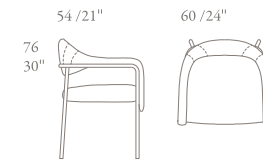

- CHR

Metal legs:

- Brass

Leather cover:

- Piuma E537 Taupe
- CUC 506 Matching stitching

CHR

• Seat depth: 17"

• Seat height: 18"