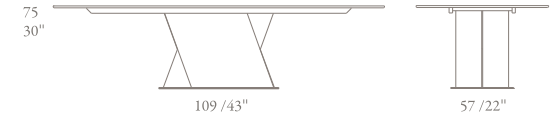

Venus

Available versions:

- T284B
- T286B

Ceramic top:

- Calacatta Gold

Metal base and inserts:

- Brass

Leather Base:

- Piuma E 537 Taupe

T284B

MSRP $ 10008

T286B

MSRP $ 10913

~~ALC $9279~~

Spider

Available version:

- CHR

Metal legs:

- Brass

Leather cover:

- Piuma E537 Taupe
- CUC 506 Matching stitching

CHR

• Seat depth: 17"

• Seat height: 18"

MSRP $ 2183

~~ALC $1859~~