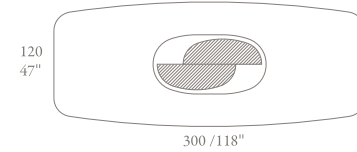

- Piuma E 537 Taupe

T284B

MSRP \$ 10008

T286B

MSRP \$ 10913

~~ALC \$9279~~

Spider

Available version:

- CHR

Metal legs:

- Brass

Leather cover:

- Piuma E537 Taupe
- CUC 506 Matching stitching

CHR

• Seat depth: 17"

• Seat height: 18"