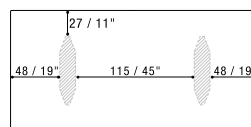

NOTES

- Dimensions: the first figure shows sizes in centimeters, the second in inches.
- Ceramic top finishes Terra, Antracite and Ossido Bruno are not available for width measure 120 cm / 47".
- On T201B, T202B and T203B Limestone ceramic top is not available.

NOTE

- Dimensioni: la prima cifra indica i centimetri, la seconda cifra indica i pollici.
- Le finiture del ripiano in ceramica Terra, Antracite e Ossido Bruno non sono disponibili per la larghezza 120 cm / 47".
- Per i modelli T201B, T202B e T203B la finitura in ceramica Limestone non è disponibile.

DINING TABLES

T207B
200X100XH.75 / 79X39XH.30"

T204B
240X100XH.75 / 94X39XH.30"

T208B
200X120XH.75 / 79X47XH.30"

T205B
240X120XH.75 / 94X47XH.30"

T209B
200X120XH.75 / 79X47XH.30"

T206B
240X120XH.75 / 94X47XH.30"

T201B
300X100XH.75 / 118X39XH.30"

T202B
300X120XH.75 / 118X47XH.30"

T203B
300X120XH.75 / 118X47XH.30"