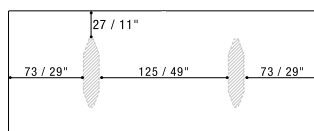

NOTES

- Dimensions: the first figure shows sizes in centimeters, the second in inches.
- Ceramic top finishes Terra, Antracite and Ossido Bruno are not available for width measure 120 cm / 47".
- On T201B, T202B and T203B Limestone ceramic top is not available.

NOTE

- Dimensioni: la prima cifra indica i centimetri, la seconda cifra indica i pollici.
- Le finiture del ripiano in ceramica Terra, Antracite e Ossido Bruno non sono disponibili per la larghezza 120 cm / 47".
- Per i modelli T201B, T202B e T203B la finitura in ceramica Limestone non è disponibile.

DINING TABLES

T207B
200X100XH.75 / 79X39XH.30"

T204B
240X100XH.75 / 94X39XH.30"

T208B
200X120XH.75 / 79X47XH.30"

T205B
240X120XH.75 / 94X47XH.30"

T209B
200X120XH.75 / 79X47XH.30"

T206B
240X120XH.75 / 94X47XH.30"

T201B
300X100XH.75 / 118X39XH.30"

T202B
300X120XH.75 / 118X47XH.30"

T203B
300X120XH.75 / 118X47XH.30"