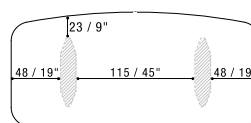

NOTES

- Dimensions: the first figure shows sizes in centimeters, the second in inches.
- Ceramic top finishes Terra, Antracite and Ossido Bruno are not available for width measure 120 cm / 47".
- On T201B, T202B and T203B Limestone ceramic top is not available.

NOTE

- Dimensioni: la prima cifra indica i centimetri, la seconda cifra indica i pollici.
- Le finiture del ripiano in ceramica Terra, Antracite e Ossido Bruno non sono disponibili per la larghezza 120 cm / 47".
- Per i modelli T201B, T202B e T203B la finitura in ceramica Limestone non è disponibile.

DINING TABLES

T207B
200X100XH.75 / 79X39XH.30"

T204B
240X100XH.75 / 94X39XH.30"

T208B
200X120XH.75 / 79X47XH.30"

T205B
240X120XH.75 / 94X47XH.30"

T209B
200X120XH.75 / 79X47XH.30"

T206B
240X120XH.75 / 94X47XH.30"

T201B
300X100XH.75 / 118X39XH.30"

T202B
300X120XH.75 / 118X47XH.30"

T203B
300X120XH.75 / 118X47XH.30"