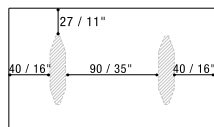

NOTES

- Dimensions: the first figure shows sizes in centimeters, the second in inches.
- Ceramic top finishes Terra, Antracite and Ossido Bruno are not available for width measure 120 cm / 47".
- On T201B, T202B and T203B Limestone ceramic top is not available.

NOTE

- Dimensioni: la prima cifra indica i centimetri, la seconda cifra indica i pollici.
- Le finiture del ripiano in ceramica Terra, Antracite e Ossido Bruno non sono disponibili per la larghezza 120 cm / 47".
- Per i modelli T201B, T202B e T203B la finitura in ceramica Limestone non è disponibile.

DINING TABLES

T207B
200X100XH.75 / 79X39XH.30"

T204B
240X100XH.75 / 94X39XH.30"

T208B
200X120XH.75 / 79X47XH.30"

T205B
240X120XH.75 / 94X47XH.30"

T209B
200X120XH.75 / 79X47XH.30"

T206B
240X120XH.75 / 94X47XH.30"

T201B
300X100XH.75 / 118X39XH.30"

T202B
300X120XH.75 / 118X47XH.30"

T203B
300X120XH.75 / 118X47XH.30"