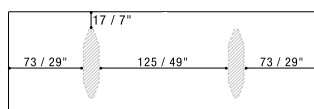

NOTES

- Dimensions: the first figure shows sizes in centimeters, the second in inches.
- Ceramic top finishes Terra, Antracite and Ossido Bruno are not available for width measure 120 cm / 47".
- On T201B, T202B and T203B Limestone ceramic top is not available.

NOTE

- Dimensioni: la prima cifra indica i centimetri, la seconda cifra indica i pollici.
- Le finiture del ripiano in ceramica Terra, Antracite e Ossido Bruno non sono disponibili per la larghezza 120 cm / 47".
- Per i modelli T201B, T202B e T203B la finitura in ceramica Limestone non è disponibile.

DINING TABLES

T207B
200X100XH.75 / 79X39XH.30"

T204B
240X100XH.75 / 94X39XH.30"

T208B
200X120XH.75 / 79X47XH.30"

T205B
240X120XH.75 / 94X47XH.30"

T209B
200X120XH.75 / 79X47XH.30"

T206B
240X120XH.75 / 94X47XH.30"

T201B
300X100XH.75 / 118X39XH.30"

T202B
300X120XH.75 / 118X47XH.30"

T203B
300X120XH.75 / 118X47XH.30"