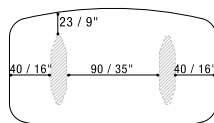

NOTES

- Dimensions: the first figure shows sizes in centimeters, the second in inches.
- Ceramic top finishes Terra, Antracite and Ossido Bruno are not available for width measure 120 cm / 47".
- On T201B, T202B and T203B Limestone ceramic top is not available.

NOTE

- Dimensioni: la prima cifra indica i centimetri, la seconda cifra indica i pollici.
- Le finiture del ripiano in ceramica Terra, Antracite e Ossido Bruno non sono disponibili per la larghezza 120 cm / 47".
- Per i modelli T201B, T202B e T203B la finitura in ceramica Limestone non è disponibile.

DINING TABLES

T207B
200X100XH.75 / 79X39XH.30"

T204B
240X100XH.75 / 94X39XH.30"

T208B
200X120XH.75 / 79X47XH.30"

T205B
240X120XH.75 / 94X47XH.30"

T209B
200X120XH.75 / 79X47XH.30"

T206B
240X120XH.75 / 94X47XH.30"

T201B
300X100XH.75 / 118X39XH.30"

T202B
300X120XH.75 / 118X47XH.30"

T203B
300X120XH.75 / 118X47XH.30"