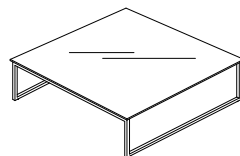

NOTES

- Dimensions: the first figure shows sizes in centimeters, the second in inches.

NOTE

- Dimensioni: la prima cifra indica i centimetri, la seconda cifra indica i pollici.

STANDARD FEATURES

- Back lacquered glass top (black or white).
- Ceramic top available in all customizing finishes.
- Marble top available in all customizing finishes.
- Metal base available in all customizing finishes.

NOTES

- Dimensions: the first figure shows sizes in centimeters, the second in inches.
- T62 and T63 glass top available in smoked glass top finish.
- Marble top not available for T151B & T152B.

NOTE

- Dimensioni: la prima cifra indica i centimetri, la seconda cifra indica i pollici.
- T62 e T63 disponibili con top in vetro fumè.
- Ripiano in marmo non disponibile per T151B e T152B.

SUMMER

T265D
63X65XH.37 / 25X26XH.15"

T266D HIGH VERSION
101X80XH.37 / 40X31XH.15"

T266D LOW VERSION
101X80XH.30 / 40X31XH.12"

T267D
110X77XH.30 / 43X30XH.12"

GAMMA
— MADE IN ITALY —

SUNSET

T62
100X100XH.34 / 39X39XH.13"

TOP:
Smoked glass / Back lacquered glass
Ceramic
Marble

T63
50X50XH.47 / 20X20XH.19"

TOP:
Smoked glass / Back lacquered glass
Ceramic
Marble

T151B
100X50XH.47 / 39X20XH.19"

TOP:
Back lacquered glass
Ceramic