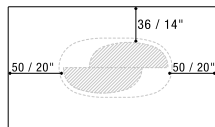

NOTES

- Dimensions: the first figure shows sizes in centimeters, the second in inches.
- On T285B and T286B Limestone ceramic top is not available.

NOTE

- Dimensioni: la prima cifra indica i centimetri, la seconda cifra indica i pollici.
- Per i modelli T285B e T286B la finitura in ceramica Limestone non è disponibile.

DINING TABLES

T281B
200X120XH.75 / 79X47XH.30"

T282B
200X120XH.75 / 79X47XH.30"

T283B
240X120XH.75 / 94X47XH.30"

T284B
240X120XH.75 / 94X47XH.30"

T285B
300X120XH.75 / 118X47XH.30"

T286B
300X120XH.75 / 118X47XH.30"