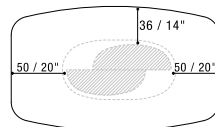

NOTES

- Dimensions: the first figure shows sizes in centimeters, the second in inches.
- On T285B and T286B Limestone ceramic top is not available.

NOTE

- Dimensioni: la prima cifra indica i centimetri, la seconda cifra indica i pollici.
- Per i modelli T285B e T286B la finitura in ceramica Limestone non è disponibile.

DINING TABLES

T281B
200X120XH.75 / 79X47XH.30"

T282B
200X120XH.75 / 79X47XH.30"

T283B
240X120XH.75 / 94X47XH.30"

T284B
240X120XH.75 / 94X47XH.30"

T285B
300X120XH.75 / 118X47XH.30"

T286B
300X120XH.75 / 118X47XH.30"