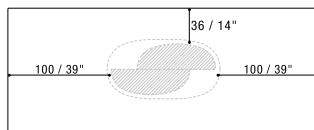

NOTES

- Dimensions: the first figure shows sizes in centimeters, the second in inches.
- On T285B and T286B Limestone ceramic top is not available.

NOTE

- Dimensioni: la prima cifra indica i centimetri, la seconda cifra indica i pollici.
- Per i modelli T285B e T286B la finitura in ceramica Limestone non è disponibile.

DINING TABLES

T281B
200X120XH.75 / 79X47XH.30"

T282B
200X120XH.75 / 79X47XH.30"

T283B
240X120XH.75 / 94X47XH.30"

T284B
240X120XH.75 / 94X47XH.30"

T285B
300X120XH.75 / 118X47XH.30"

T286B
300X120XH.75 / 118X47XH.30"