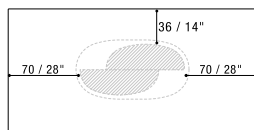

NOTES

- Dimensions: the first figure shows sizes in centimeters, the second in inches.
- On T285B and T286B Limestone ceramic top is not available.

NOTE

- Dimensioni: la prima cifra indica i centimetri, la seconda cifra indica i pollici.
- Per i modelli T285B e T286B la finitura in ceramica Limestone non è disponibile.

DINING TABLES

T281B
200X120XH.75 / 79X47XH.30"

T282B
200X120XH.75 / 79X47XH.30"

T283B
240X120XH.75 / 94X47XH.30"

T284B
240X120XH.75 / 94X47XH.30"

T285B
300X120XH.75 / 118X47XH.30"

T286B
300X120XH.75 / 118X47XH.30"