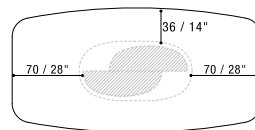

NOTES

- Dimensions: the first figure shows sizes in centimeters, the second in inches.
- On T285B and T286B Limestone ceramic top is not available.

NOTE

- Dimensioni: la prima cifra indica i centimetri, la seconda cifra indica i pollici.
- Per i modelli T285B e T286B la finitura in ceramica Limestone non è disponibile.

DINING TABLES

T281B
200X120XH.75 / 79X47XH.30"

T282B
200X120XH.75 / 79X47XH.30"

T283B
240X120XH.75 / 94X47XH.30"

T284B
240X120XH.75 / 94X47XH.30"

T285B
300X120XH.75 / 118X47XH.30"

T286B
300X120XH.75 / 118X47XH.30"