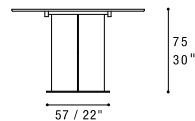

NOTES

- Dimensions: the first figure shows sizes in centimeters, the second in inches.
- On T285B and T286B Limestone ceramic top is not available.

NOTE

- Dimensioni: la prima cifra indica i centimetri, la seconda cifra indica i pollici.
- Per i modelli T285B e T286B la finitura in ceramica Limestone non è disponibile.

DINING TABLES

T281B
200X120XH.75 / 79X47XH.30"

T282B
200X120XH.75 / 79X47XH.30"

T283B
240X120XH.75 / 94X47XH.30"

T284B
240X120XH.75 / 94X47XH.30"

T285B
300X120XH.75 / 118X47XH.30"

T286B
300X120XH.75 / 118X47XH.30"