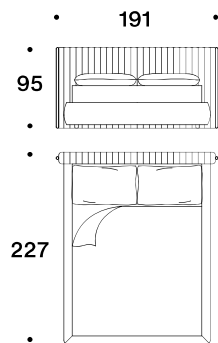

- 198x224 cm (rete 160x200 cm)
- 218x224 cm (rete 180x200 cm)
- 191x227 cm (rete 153x203 cm)
- 231x227 cm (rete 193x203 cm)

Dimensioni – versione testiera pieghevole:

- 286x224 cm (rete 160x200 cm)
- 306x224 cm (rete 180x200 cm)
- 279x227 cm (rete 153x203 cm)
- 319x227 cm (rete 193x203 cm)

Note

The external covering fabric is coupled with a 400 gr/sqm polyester fiber. This process implies a maintenance of the cover with dry cleaning for all fabric types.

Dimensions – flush headboard version:

- 198x224 cm (bed base 160x200 cm)
- 218x224 cm (bed base 180x200 cm)
- 191x227 cm (bed base 153x203 cm)
- 231x227 cm (bed base 193x203 cm)

Dimensions – Folding headboard version:

- 286x224 cm (bed base 160x200 cm)
- 306x224 cm (bed base 180x200 cm)
- 279x227 cm (bed base 153x203 cm)
- 319x227 cm (bed base 193x203 cm)

Versione - Testiera A FILO / Version - FLUSH headboard

Dettaglio con accessorio / Detail with accessory

materasso 160x200

materasso 153x203

materasso 180x200

materasso 193x203

Ripiano accessorio / Accessory shelf