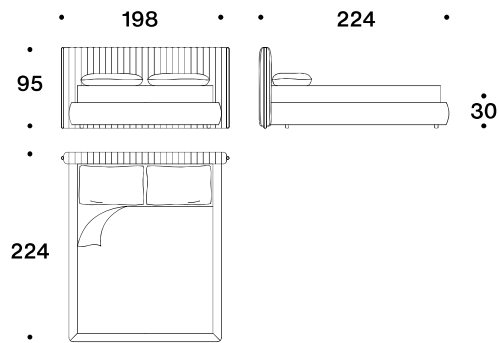

- 198x224 cm (rete 160x200 cm)
- 218x224 cm (rete 180x200 cm)
- 191x227 cm (rete 153x203 cm)
- 231x227 cm (rete 193x203 cm)

Dimensioni – versione testiera pieghevole:

- 286x224 cm (rete 160x200 cm)
- 306x224 cm (rete 180x200 cm)
- 279x227 cm (rete 153x203 cm)
- 319x227 cm (rete 193x203 cm)

Note

The external covering fabric is coupled with a 400 gr/sqm polyester fiber. This process implies a maintenance of the cover with dry cleaning for all fabric types.

Dimensions – flush headboard version:

- 198x224 cm (bed base 160x200 cm)
- 218x224 cm (bed base 180x200 cm)
- 191x227 cm (bed base 153x203 cm)
- 231x227 cm (bed base 193x203 cm)

Dimensions – Folding headboard version:

- 286x224 cm (bed base 160x200 cm)
- 306x224 cm (bed base 180x200 cm)
- 279x227 cm (bed base 153x203 cm)
- 319x227 cm (bed base 193x203 cm)

Versione - Testiera A FILO / Version - FLUSH headboard

Dettaglio con accessorio / Detail with accessory

materasso 160x200

materasso 153x203

materasso 180x200

materasso 193x203

Ripiano accessorio / Accessory shelf