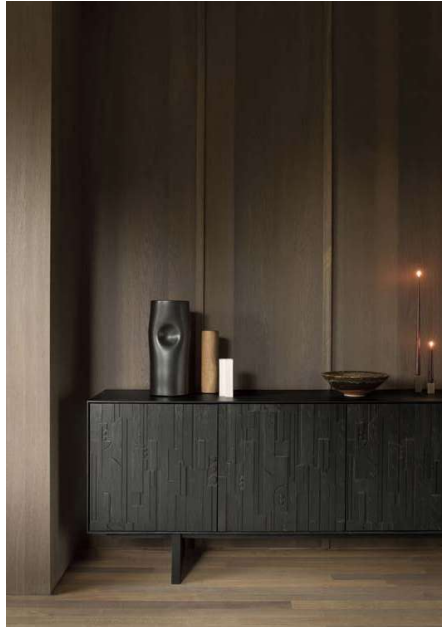

Mosaic sideboard

	length	teak off black + mahogany off black 
3 doors	170 cm 67"	10072
4 doors	227 cm 89.5"	10071

width x height: 45 cm x 82 cm | 17.5" x 32.5"

teak off black + mahogany off black 3 doors

teak off black + mahogany off black 4 doors

Grooves sideboard

	length	teak off black 
3 doors	152 cm 60"	12252
4 doors	202 cm 79.5"	12253

width x height: 45 cm x 87 cm | 17.5" x 34.5"

teak off black + black metal legs 3 doors

teak off black + black metal legs 4 doors

Tabwa sideboard

	length	teak off black 
3 doors	150 cm 59"	12188
4 doors	200 cm 78.5"	12189

width x height: 45 x 85 cm | 17.5" x 33.5"

teak off black + black metal legs 3 doors

teak off black + black metal legs 4 doors