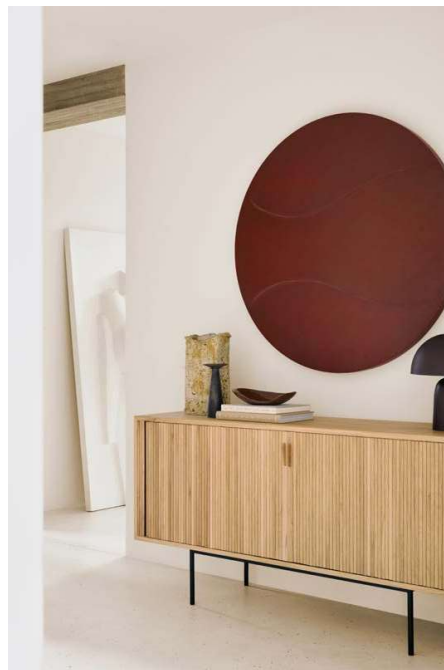

## Whitebird sideboard

	length x width x height	oak 
<b>3 doors</b>	150 x 45 x 85 cm   59" x 17.5" x 33.5"	<b>51464</b>
<b>2 doors + 3 drawers</b>	180 x 45 x 80 cm   71" x 17.5" x 31.5"	<b>51468</b>

oak + black metal legs

3 doors

oak + black metal legs

2 doors + 3 drawers

furniture 2026

## Roller Max sideboard (new\*)

	length	oak 	teak off black + mahogany off black 
<b>2 sliding doors</b>	168 cm   66"	<b>50052</b>	<b>10052</b>
<b>2 sliding doors</b>	224 cm   88"	<b>50051</b>	<b>10051</b>

width x height: 45 cm x 80 cm | 17.5" x 31.5"

oak + black metal legs

2 sliding doors

oak + black metal legs

2 sliding doors

teak off black + mahogany off black + black metal legs

2 sliding doors

teak off black + mahogany off black + black metal legs