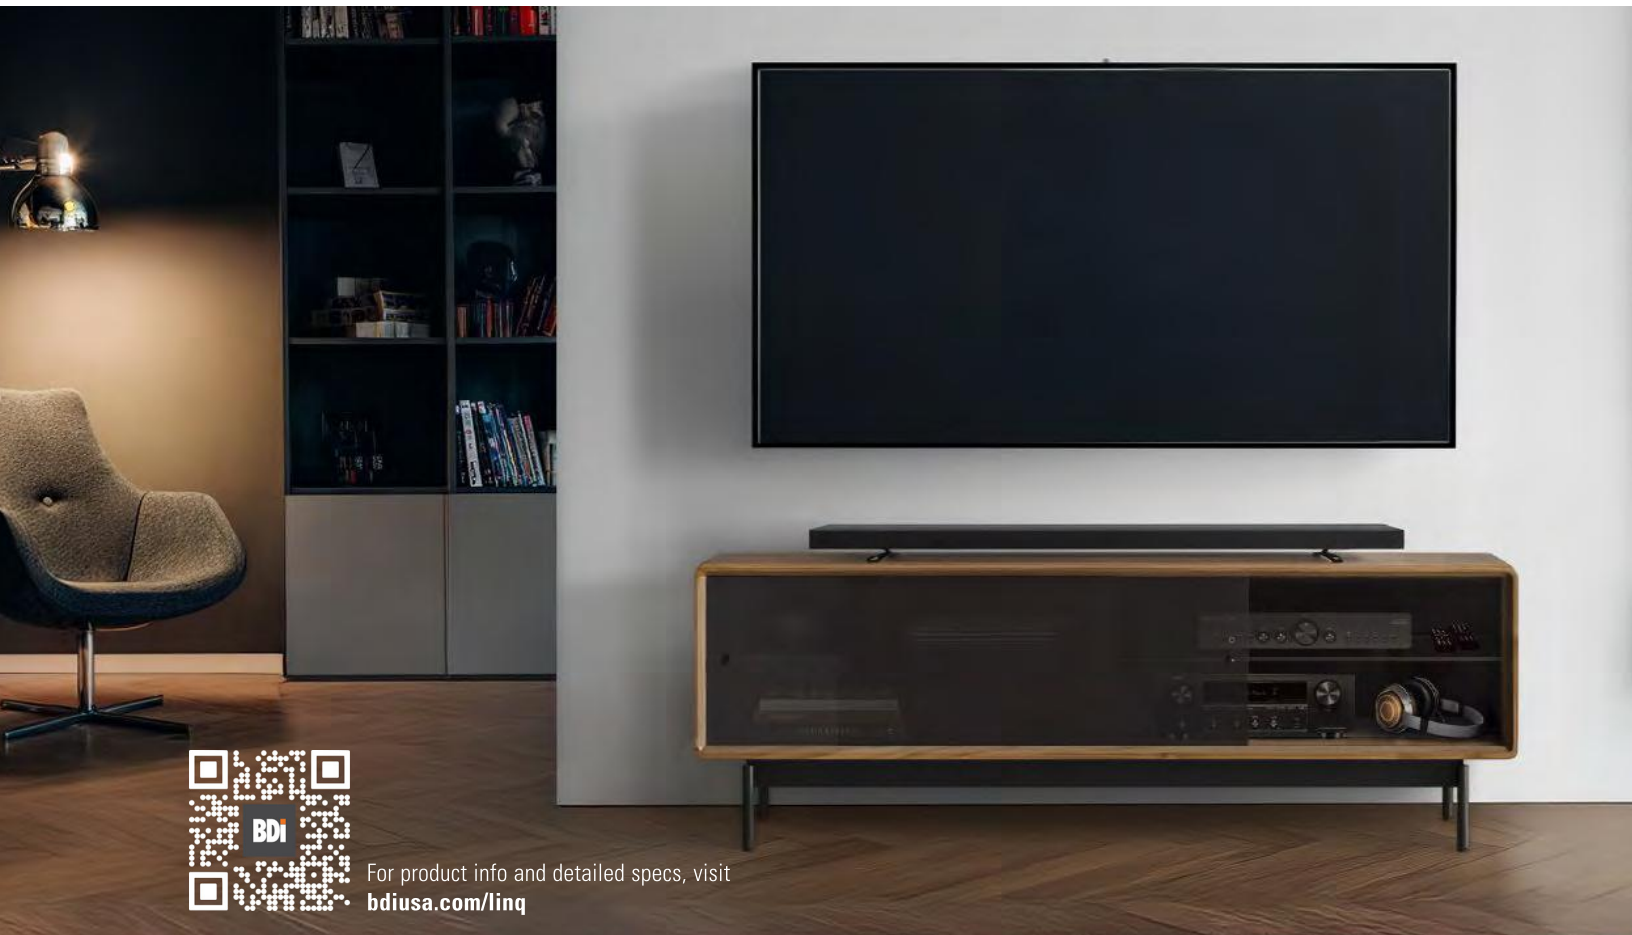

Adjustable Shelves (x2)

Adj. Shelf Increments	1.25 in | 32 mm; 7 positions
Adj. Shelf Capacity	30 lbs | 13 kg

For product info and detailed specs, visit
bdiusa.com/linq

BDI's products are packaged with recyclable materials. Dimensions, specifications, and availability are subject to change. For current specifications and availability, visit www.bdiusa.com. Listed capacities assume even distribution of weight. BDI's designs are protected by US and international patents, trade dress, and/or copyright laws. "LINQ" and BDI are trademarks of Becker Designed Inc. All rights reserved. ©2025, BDI