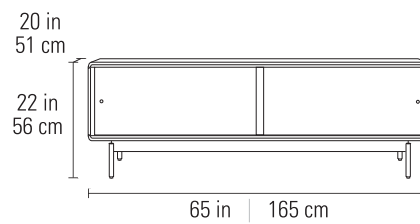

## 7583 65" LOW PROFILE CONSOLE

Recommended TV Size	up to 70"
Overall Dimensions	22H x 65 x 20 in   56H x 165 x 51 cm
Top Panel Capacity	150 lbs   68 kg
Number of Adjustable Shelves	2
Weight	172 lbs   78 kg

### Interior Compartments (x2)

Dimensions	13H x 31 x 18 in 33H x 79 x 45 cm
Bottom Shelf Capacity	100 lbs   45 kg

### Adjustable Shelves (x2)

Adj. Shelf Increments	1.25 in   32 mm; 7 positions
Adj. Shelf Capacity	30 lbs   13 kg

For product info and detailed specs, visit  
[bdiusa.com/linq](http://bdiusa.com/linq)

BDI's products are packaged with recyclable materials. Dimensions, specifications, and availability are subject to change. For current specifications and availability, visit [www.bdiusa.com](http://www.bdiusa.com). Listed capacities assume even distribution of weight. BDI's designs are protected by US and international patents, trade dress, and/or copyright laws. "LINQ" and BDI are trademarks of Becker Designed Inc. All rights reserved. ©2025, BDI