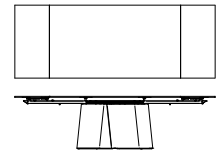

Kimono tavolo / table

Consulta le schede tecniche
scansionando il QR code
Consult the technical data sheets
by scanning the QR code

Piano rettangolare fisso Rectangular fix top

cod. 54.01 / 200x100x75 cm - 78.7x39.3x29.5 in
posti 8 | seats 8
cod. 54.03 / 250x100x75 cm - 98.4x39.4x29.5 in
posti 10 | seats 10
cod. 54.05 / 300x120x75 cm - 118.1x47.2x29.5 in
posti 12 | seats 12

Piano rettangolare allungabile Rectangular extendable top

cod. 54.06 / 160/200/240x90x75 cm
63/78.7/94.5x35.4x29.5 in
posti 6/10 | seats 8/10
cod. 54.07 / 190/240/290x100x75 cm
74.8/94.5/114.2x39.4x29.5 in
posti 8/12 | seats 8/12

Piano a botte fisso Barrel-shaped fix top

cod. 54.10 / 200x116x75 cm - 78.7x45.7x29.5 in
posti 8 | seats 8
cod. 54.70 / 220x116x75 cm - 86.6x45.7x29.5 in
posti 8 | seats 8
cod. 54.11 / 250x120x75 cm - 98.4x47.2x29.5 in
posti 10 | seats 10
cod. 54.12 / 300x120x75 cm - 118.1x47.2x29.5 in
posti 12 | seats 12
cod. 54.13 / 360x130x75 cm - 141.7x51.2x29.5 in
posti 14 | seats 14
cod. 54.09 / 400x130x75 cm - 157.4x51x29.5 in
posti 14 | seats 14

Piano a botte allungabile Barrel-shaped extendable top

cod. 54.14 / 170/210/250x106x75 cm
66.9/82.7/98.4x41.7x29.5 in
posti 6/10 | seats 6/10
cod. 54.15 / 200/250/300x106x75 cm
78.7/98.4/118.1x41.7x29.5 in
posti 8/10 | seats 8/10

Kimono tavolo table cod. 54.11 M328, C130 | Agatha sedia chair cod. 34.95 L006, PG02 | Rain rosone lampada ceiling rose cod. 56.58RS M352
Rain lampada lamp n. 3 cod. 56.58 M352 | Maverik tappeto carpet cod. 77001