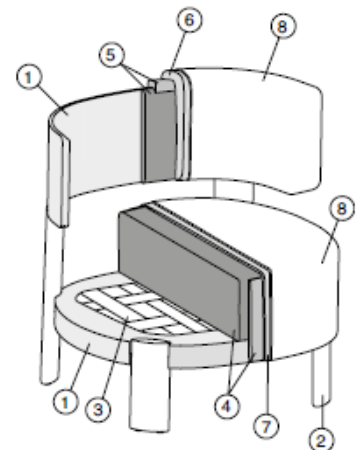

	Backrest Respaldo	Seat cushion Asiento
Removable / Desenfundable	-	-
Not removable / No desenfundable	●	●

inches
 ↔ 31 1/2
 ↗ 28 3/8
 ↓ 29 1/4
 ⌀ 2 ft

CS3470 1300 MTO

LOUNGE CHAIR
BUTACA

1. Plywood panel
2. Solid wood
3. Elastic belts in propylene fiber
4. Polyurethane foam D30
5. Polyurethane foam D40/60
6. Polyurethane foam D30/30
7. Resinated
8. Upholstery