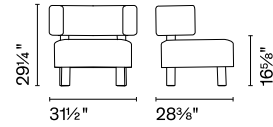

Glen **new**

design by Gino Carollo

CS3470 1300 MTO

CS3470 1300 MTO

FABRIC / TEJIDO

	Backrest Respaldo	Seat cushion Asiento
Removable / Desenfundable	-	-
Not removable / No desenfundable	●	●

LEATHER / BEDFORD / PIEL / BEDFORD

	Backrest Respaldo	Seat cushion Asiento
Removable / Desenfundable	-	-
Not removable / No desenfundable	●	●

inches
 ↔ 31 1/2
 ↗ 28 3/8
 ↓ 29 1/4
 ⌀ 2 ft

CS3470 1300 MTO

LOUNGE CHAIR
BUTACA

1. Plywood panel
2. Solid wood
3. Elastic belts in propylene fiber
4. Polyurethane foam D30
5. Polyurethane foam D40/60
6. Polyurethane foam D30/30
7. Resinated
8. Upholstery