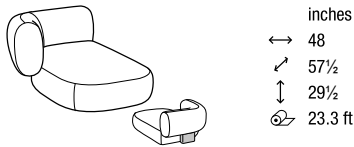

DTH2G00S - DTH2G00D

CHAISE LONGUE WITH UPHOLSTERED FOOT
CHAISE LONGUE CON PATA TAPIZADA