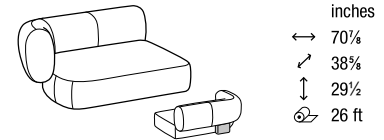

DTL3G00S - DTL3G00D

LATERAL ELEMENT 3-ER WITH UPHOLSTERED FOOT
LATERAL 3 PLAZAS CON PATA TAPIZADA