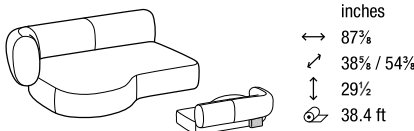

DTT3GTMS - DTT3GTMD

ROUNDED TERMINAL ELEMENT MAXI WITH UPHOLSTERED FOOT
TERMINAL REDONDO MAXI CON PATA TAPIZADA