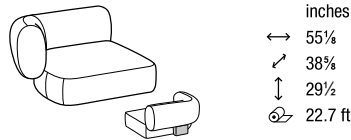

DTP1000

LOUNGE CHAIR

BUTACA

SOFA WITH COVERED REAR LEG / SOFÁ CON PIERNA TRASERA TAPIZADA

DTL1G00S - DTL1G00D

LATERAL ELEMENT 1-ER WITH UPHOLSTERED FOOT
 LATERAL 1 PLAZA CON PATA TAPIZADA

DTL2G00S - DTL2G00D