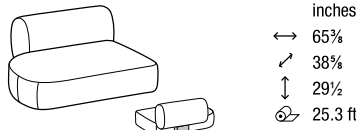

DTT2G00S - DTT2G00D

TERMINAL ELEMENT WITH UPHOLSTERED FOOT
TERMINAL CON PATA TAPIZADA