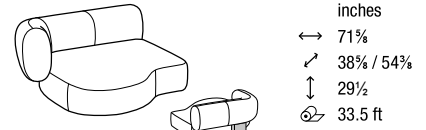

DTT3GT0S - DTT3GT0D

ROUNDED TERMINAL ELEMENT WITH UPHOLSTERED FOOT
TERMINAL REDONDO CON PATA TAPIZADA