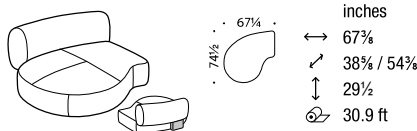

DTT2GV0S - DTT3GTMD

ROUNDED CURVED TERMINAL ELEMENT WITH UPHOLSTERED FOOT
TERMINAL CURVO REDONDO CON PATA TAPIZADA