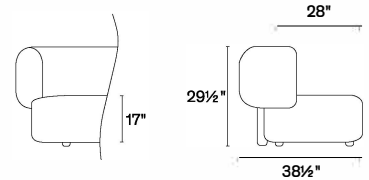

Glen **new**

design by Gino Carollo

CS3474