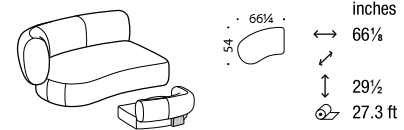

DTL3GV0S - DTL3GV0D

CURVED LATERAL ELEMENT 3-ER WITH UPHOLSTERED FOOT
LATERAL CURVO 3 PLAZAS CON PATA TAPIZADA