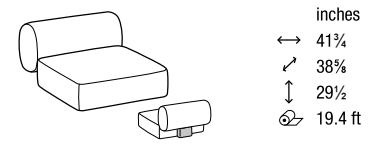

DTL1G0M

CENTRAL ELEMENT 1-ER MAXI WITH UPHOLSTERED FOOT
CENTRAL 1 PLAZA MAXI CON PATA TAPIZADA