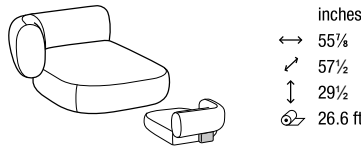

DTH2G0MS - DTH2G0MD

CHAISE LONGUE MAXI WITH UPHOLSTERED FOOT
CHAISE LONGUE MAXI CON PATA TAPIZADA