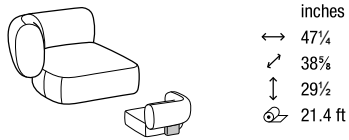

SOFA WITH COVERED REAR LEG / SOFÁ CON PIERNA TRASERA TAPIZADA

DTL1G00S - DTL1G00D

LATERAL ELEMENT 1-ER WITH UPHOLSTERED FOOT
LATERAL 1 PLAZA CON PATA TAPIZADA