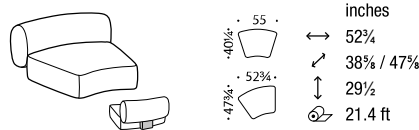

DTL1GVM

CURVED CENTRAL ELEMENT 1-ER MAXI WITH UPHOLSTERED FOOT
CENTRAL CURVO 1 PLAZA MAXI CON PATA TAPIZADA