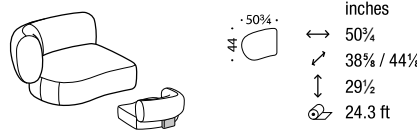

DTH2G0MS - DTH2G0MD

CHAISE LONGUE MAXI WITH UPHOLSTERED FOOT
 CHAISE LONGUE MAXI CON PATA TAPIZADA

DTL1G0M

CENTRAL ELEMENT 1-ER MAXI WITH UPHOLSTERED FOOT
 CENTRAL 1 PLAZA MAXI CON PATA TAPIZADA

DTA2GV0

CURVED CORNER ELEMENT WITH 2 UPHOLSTERED FEET
 ESQUINERO CURVO CON 2 TAPAS TAPIZADAS