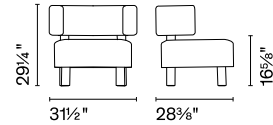

Glen Soft **new**

design by Gino Carollo

CS3473 1300 MTO

CS3473 1300 MTO

FABRIC / TEJIDO	Backrest Respaldo	Seat cushion Asiento
Removable / Desenfundable	-	-
Not removable / No desenfundable	●	●

LEATHER / BEDFORD / PIEL / BEDFORD	Backrest Respaldo	Seat cushion Asiento
Removable / Desenfundable	-	-
Not removable / No desenfundable	●	●

inches
 ↔ 31 1/2
 ↗ 28 3/8
 ↓ 29 1/4
 ⌀ 2 ft

CS3473 1300 MTO

LOUNGE CHAIR
 BUTACA

1. Plywood panel
2. Solid wood
3. Elastic belts in propylene fiber
4. Polyurethane foam D30
5. Polyurethane foam D40/60
6. Polyurethane foam D30/30
7. Resinated
8. Upholstering