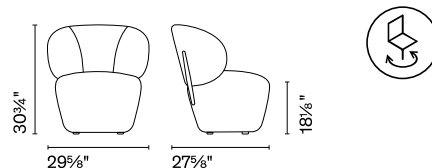

Mara Mid **new**

design by Busetti Garuti Redaelli

CS3472-DTP1000 MTO
CS3472-DTP1N00 MTO

NOTES

1. Wood inserts on the backrest.
2. Bedford and Esprit upholstery not available.

WOOD INSERT FINISHES

P15L
Matt black

inches
↔ 29 5/8
↗ 27 5/8
↕ 30 3/4
↻ 8.3 ft

DTP1000
LOUNGE CHAIR
BUTACA

inches
↔ 29 5/8
↗ 27 5/8
↕ 30 3/4
↻ 8.3 ft

DTP1N00
SWIVELLING LOUNGE CHAIR
BUTACA GIRATORIA

1. Solid wood and multilayer frame
2. Elastic belts in propylene fiber
3. Seat polyurethane foam D30/D37
4. Backrest polyurethane foam D25/15
5. Resinated
6. Upholstery
7. Swivelling base