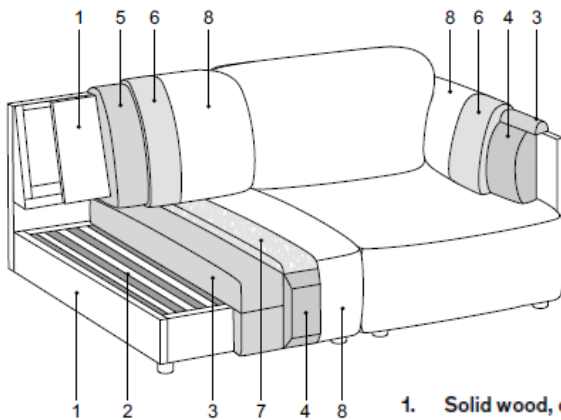

MODULARITY: All the modular elements are designed to be placed side by side. For any request for products that are free standing, shaped and finished on the sides, please contact the Sales Dept. to verify feasibility and prices.