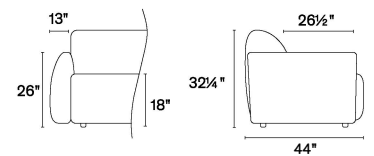

Noemi **new**

design by Santiago Sevillano

CS3475

FABRIC / TEJIDO

Removable / Desenfundable

Not removable / No desenfundable

Frame
Estructura

Seat cushion
Asiento

Backrest cushions
Cojines del respaldo

**LEATHER / BEDFORD
PIEL / BEDFORD**

Not removable / No desenfundable

Removable / Desenfundable

Frame
Estructura

Seat cushion
Asiento

Backrest cushions
Cojines del respaldo

MODULARITY: All the modular elements are designed to be placed side by side. For any request for products that are free standing, shaped and finished on the sides, please contact the Sales Dept. to verify feasibility and prices.

1. Solid wood, chipboard panel and hardboard panels
2. Propylene elastic belts
3. Polyurethane foam D30
4. Polyurethane foam D21
5. Polyurethane foam D18
6. Tecnoform
7. Feather mix
8. Cover

inches
↔ 28 3/4
↗ 5%
↓ 8 1/4
↻ 3 ft

inches
↔ 15 / 15
↗ 5%
↓ 8 1/4
↻ 3 ft

inches
↔ 22 1/2
↗ 5%
↓ 8 1/4
↻ 1.7 ft