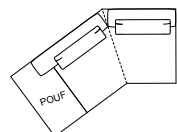

S81
227X174 / 89X69"

D81
227X174 / 89X69"