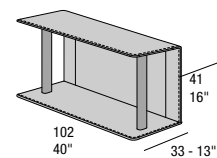

E37
192X128 / 76X50"

S81
227X174 / 89X69"

D81
227X174 / 89X69"

BRL - BOOKRACK ARMREST

Wooden profile

EV4
102X102XH.42 / 40X40X17"

EV7
102X120XH.42 / 40X47X17"

LH VERSION RH VERSION

C0148 SUGGESTED PILLOW
50X46 / 20X18"

CUC 501/A3